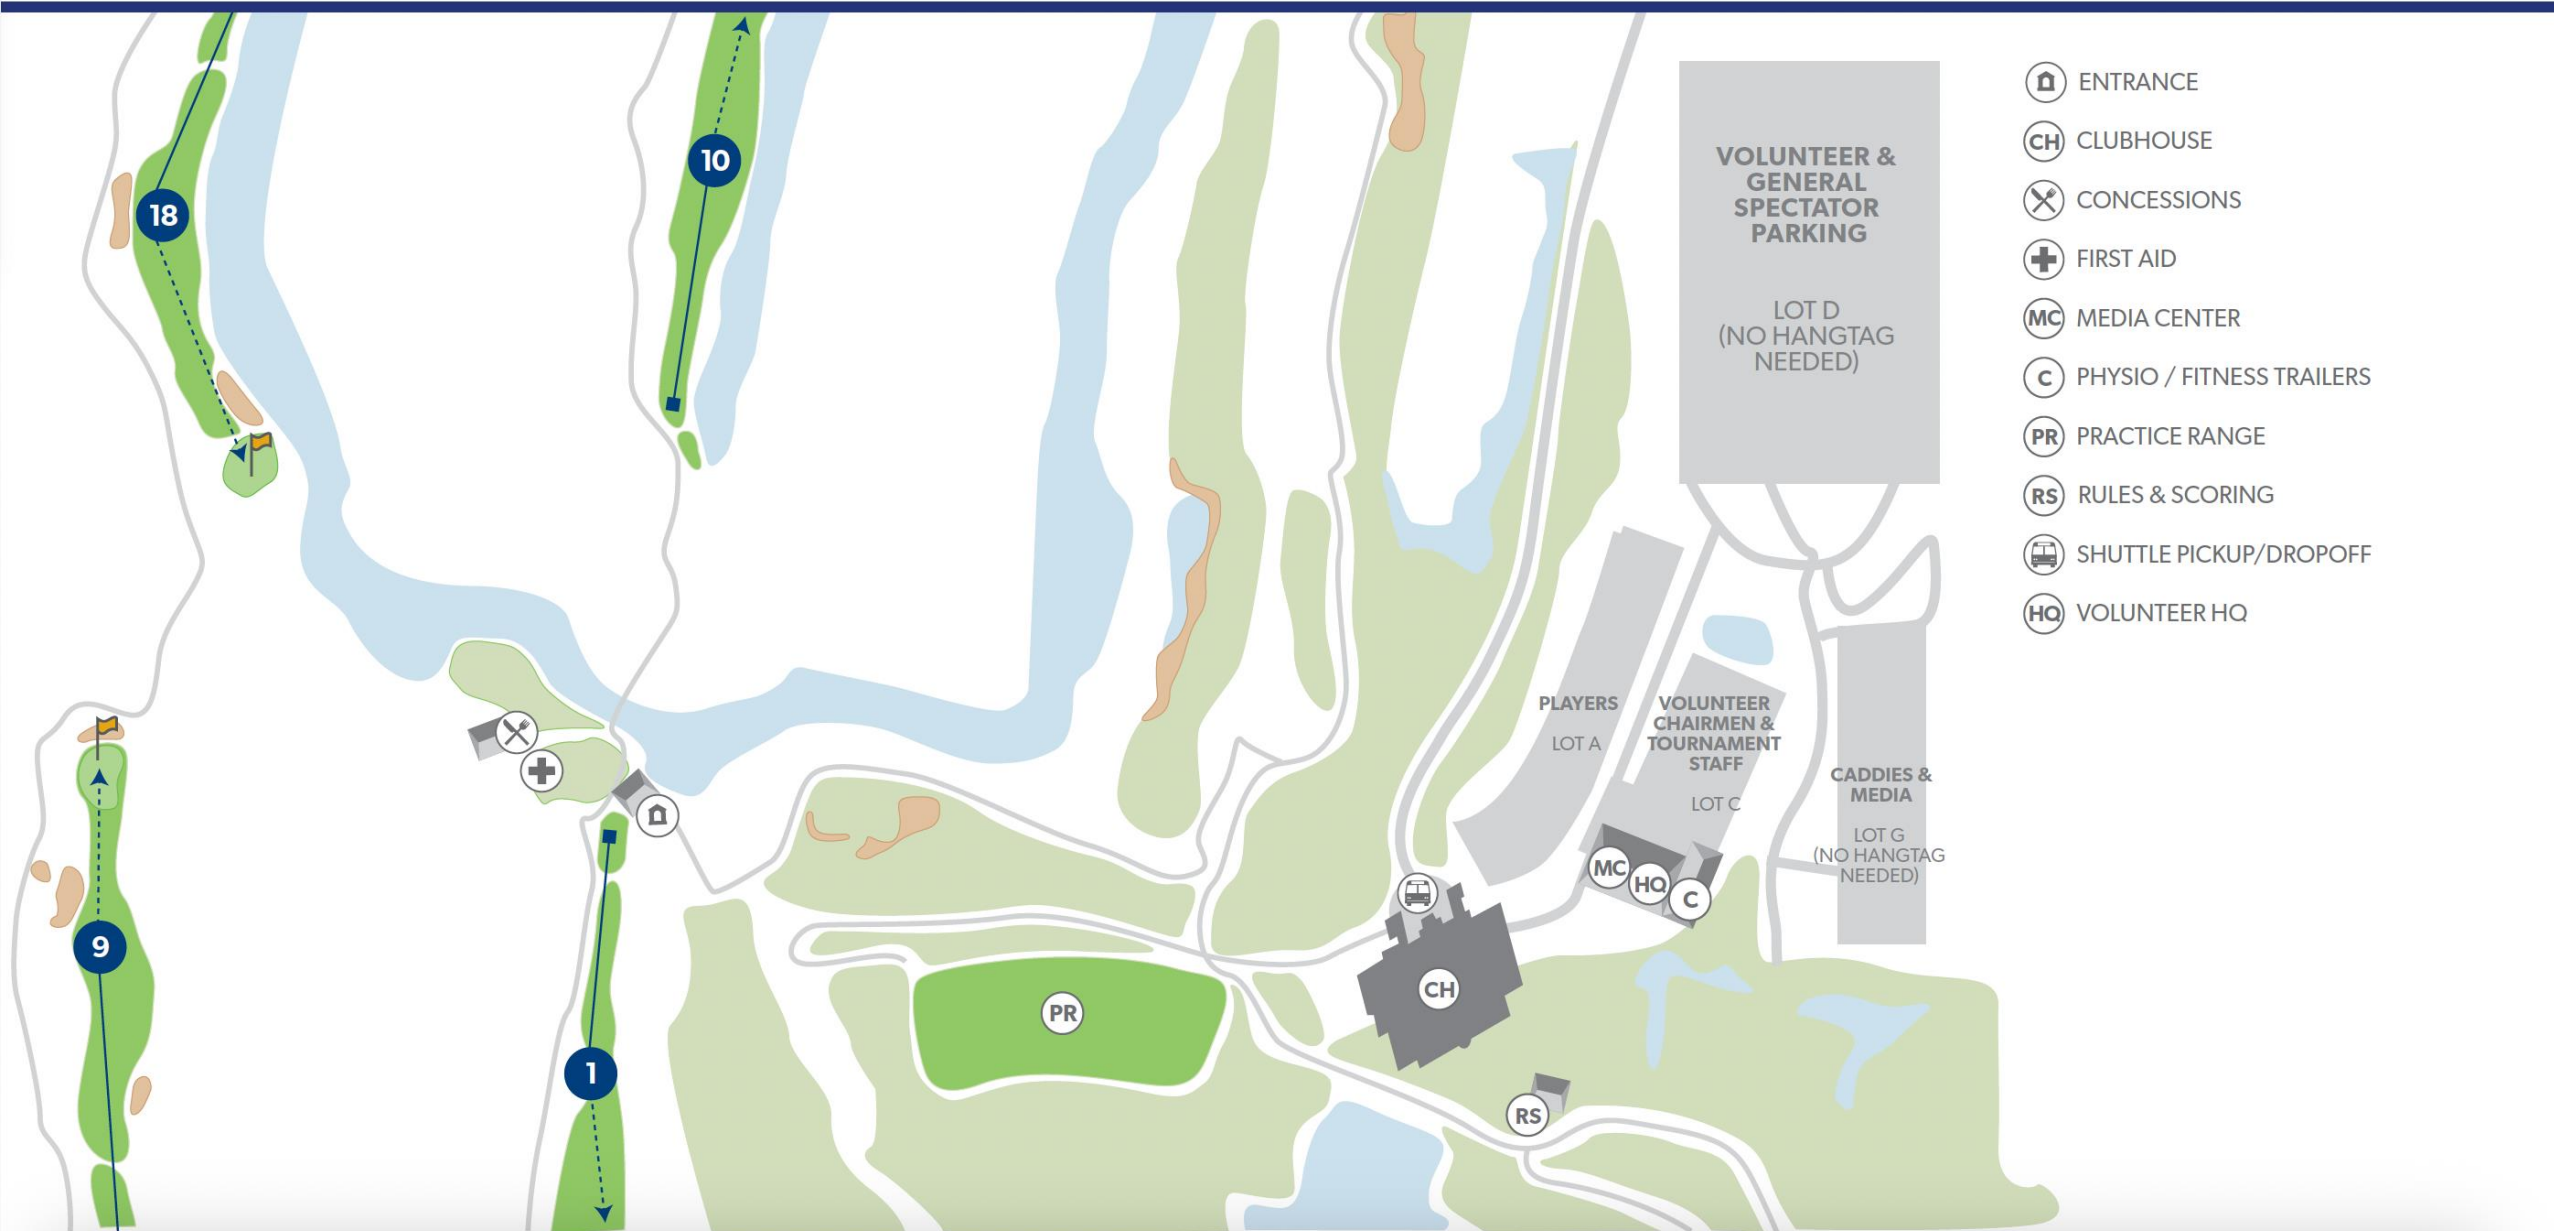

TPC SAWGRASS (DYE'S VALLEY)

- ENTRANCE
- CLUBHOUSE
- CONCESSIONS
- FIRST AID
- MEDIA CENTER
- PHYSIO / FITNESS TRAILERS
- PRACTICE RANGE
- RULES & SCORING
- SHUTTLE PICKUP/DROPOFF
- VOLUNTEER HQ